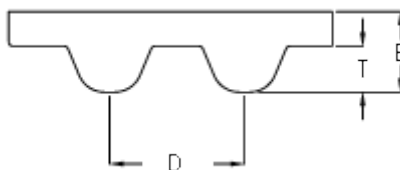

Data Sheet

Article number: 602932750401

Description: Gates timing belt POWERGRIP®
GTX 1600 8MX 85

Measures

D (Pitch)	= 8
Height B mm	= 5.6
Height T mm	= 3.4
Length	= 1600
Number of teeth	= 200
Type	= 1600 8MX 85
Width	= 85